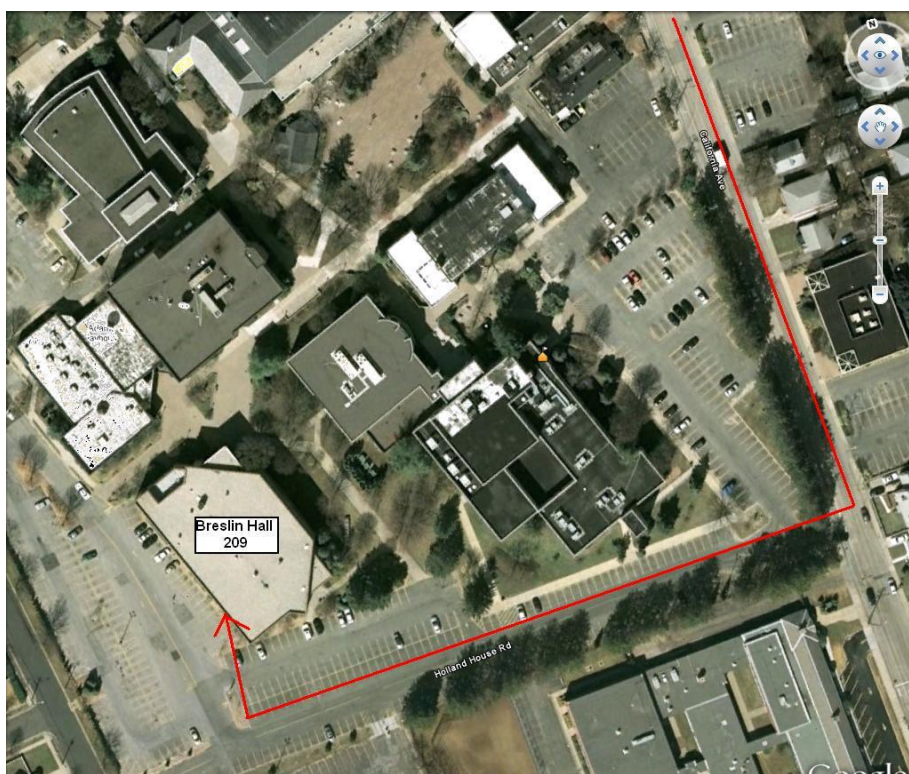

Directions to Hofstra University, Breslin Hall for Spring 2010 LI-ACS Seminars

From the Meadowbrook Parkway South

1. Take Exit M4 (sign reads "Hempstead" and "Coliseum"). It is a long exit. Pass the "NCC" sign and follow the "Hofstra" sign to get onto Hempstead Turnpike West.
2. After passing the first overhead bridge, stay in the left lane on Hempstead Turnpike.
3. At the next traffic light, before the second overhead bridge, make a left at California Avenue to get onto the Hofstra campus. (There is a Dunkin Donuts on the left, just before the traffic light.) Once on California Avenue, you will pass Lister Hall on the left which was the former site for LI-ACS seminars.
4. Go about 0.3 mile on California Avenue and make a right turn onto Holland House Road. Go about 0.1 mile and enter the parking lot on the right (pass through the gate) to get to Breslin Hall. The seminar is in room 209.