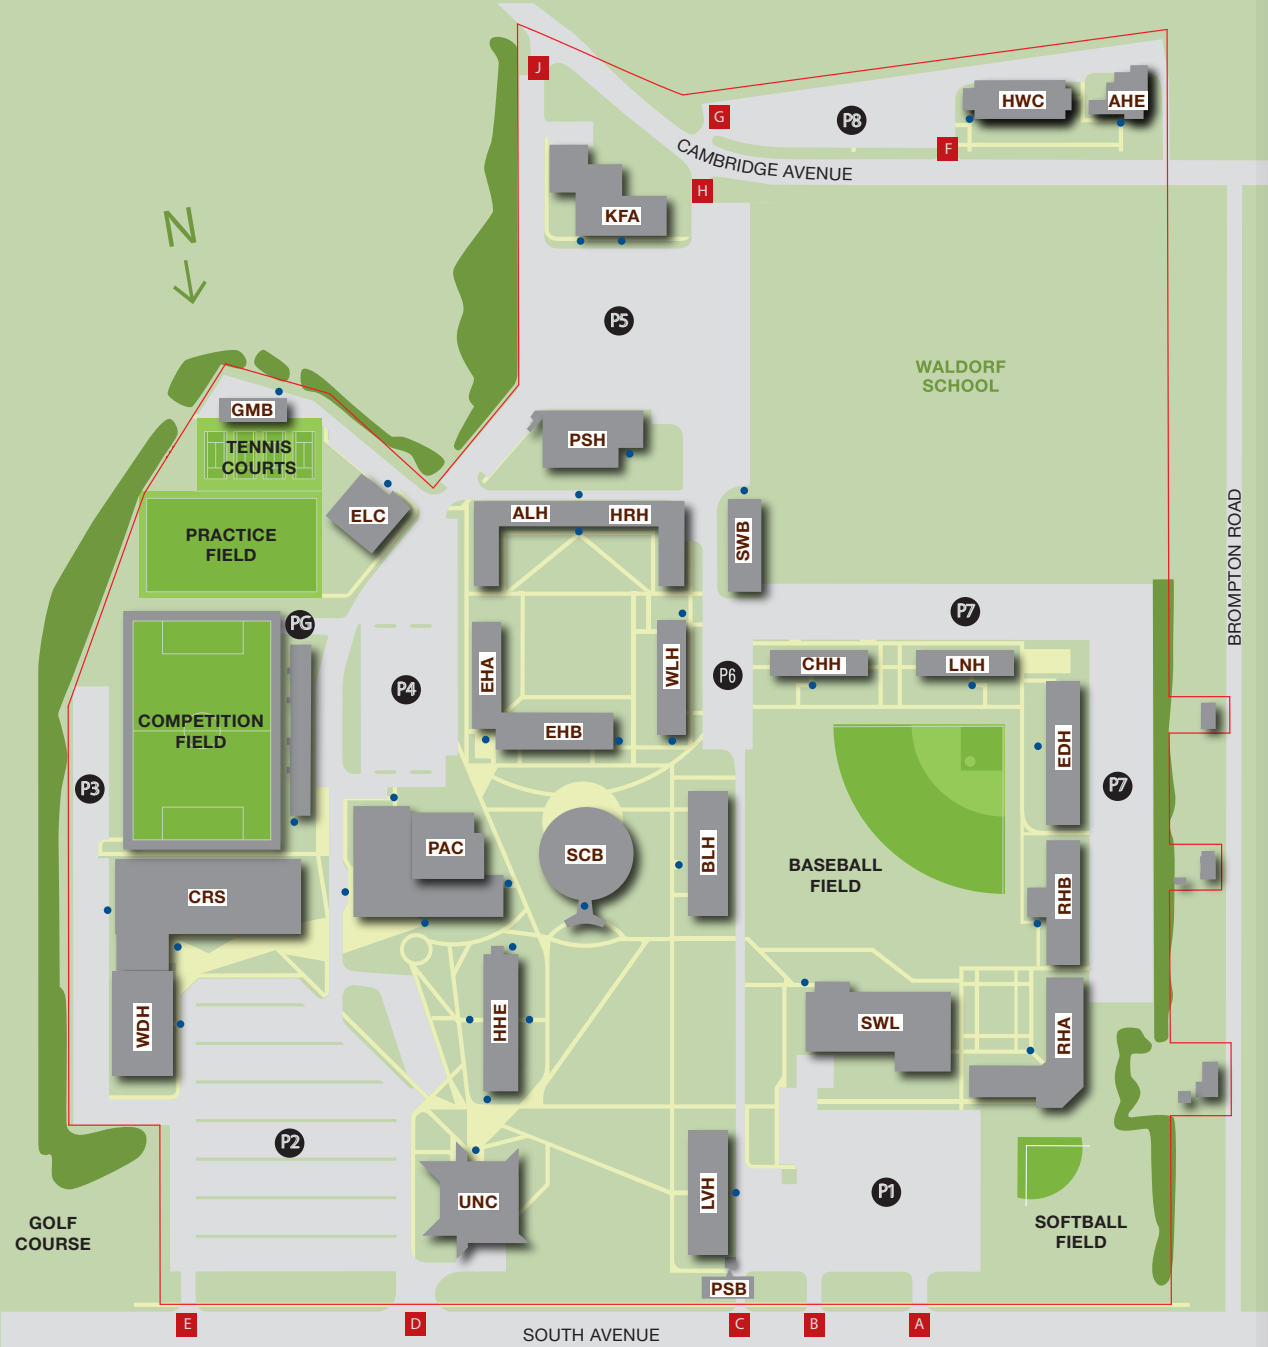

ADELPHI UNIVERSITY

GARDEN CITY • NEW YORK • 11530

CAMPUS DIRECTORY

AHE	Alumni House
ALH	Alumnae Hall
BLH	Blodgett Hall
CHH	Chapman Hall
CRS	Center for Recreation & Sport
EDH	Eddy Hall
EHA	Earle Hall A
EHB	Earle Hall B
ELC	Early Learning Center
GMB	Grounds Maintenance Building
HHE	Hagedorn Hall of Enterprise
HRH	Harvey Hall
HWC	Hy Weinberg Center
KFA	Adele & Herbert J. Klapper Center for Fine Arts
LNH	Linen Hall
LVH	Levermore Hall
PAC	Performing Arts Center
PSB	Public Safety Booth
PSH	Post Hall
RHA	Residence Hall A
RHB	Residence Hall B
SCB	Science Building
SWB	Social Work Building
SWL	Swirbul Library
UNC	University Center
WDH	Woodruff Hall
WLH	Waldo Hall
PG	Parking Garage

● Parking ■ Gates ● ADA Accessible